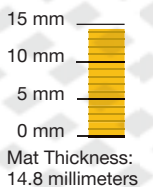

MIGHTYMAT!®

We have you covered

SLIP-PROOF ANY FLOOR!

When employees have both feet safely on the mat, they work faster and more efficiently. With MightyMat!® slip-resistant floor mats, any greasy, slippery walkway becomes a safe, high-traction surface.

Our patented slip-resistant base keeps mat in place

Drainage slots direct liquids away from surface

All-grit, high-traction, slip-resistant surface

MIGHTYMAT CLASSIC

For high-traction and low-profile areas.

- All-grit upper with serrated edge for added durability
- Patented slip-resistant rubber base
- Fits under doorways
- Dimensions 91.44 cm x 152.4 cm
- Thickness 6.5 mm

STYLE: 20

Anti-fatigue nodules add cushioning

Cross section of cushioned anti-fatigue layer

Our patented slip-resistant base keeps mat in place

MIGHTYMAT MAX II

The ultimate in anti-fatigue and slip resistance.

- Patented slip-resistant rubber base and grid pattern
- Anti-fatigue cushion provides all-day comfort
- Rubberised diamond plate pattern
- Dimensions 91.44 cm x 121.92 cm
- Thickness 14.8 mm

STYLE: 40