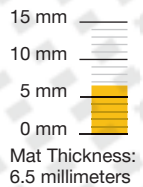

- All-grit upper with serrated edge for added durability
- Patented slip-resistant rubber base
- Fits under doorways
- Dimensions 91.44 cm x 152.4 cm
- Thickness 6.5 mm

STYLE: 20

Anti-fatigue nodules add cushioning